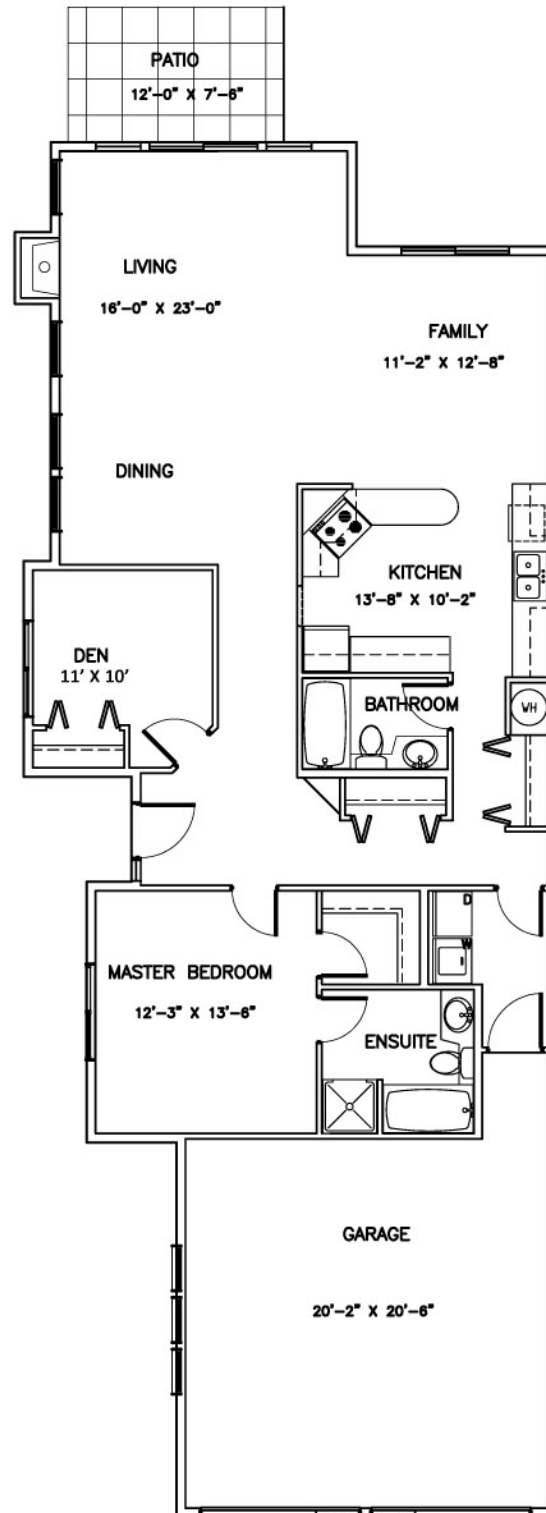

Brookside Estates

In the Heart of the Comox Valley

BRADEN
BW
WEST
GENERAL CONTRACTORS LTD.

Main Floor Plan

UNIT B1
1441 SQ. FT.