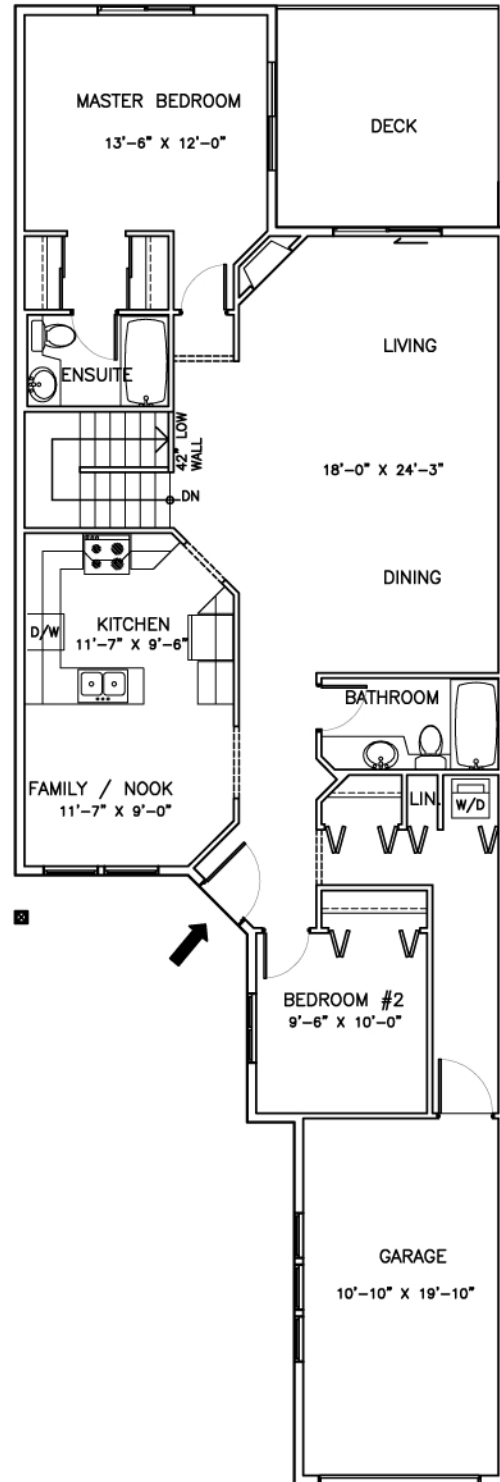

Brookside Estates

In the Heart of the Comox Valley

Lower Floor Plan

Main Floor Plan

UNIT A 1585 SQ. FT.