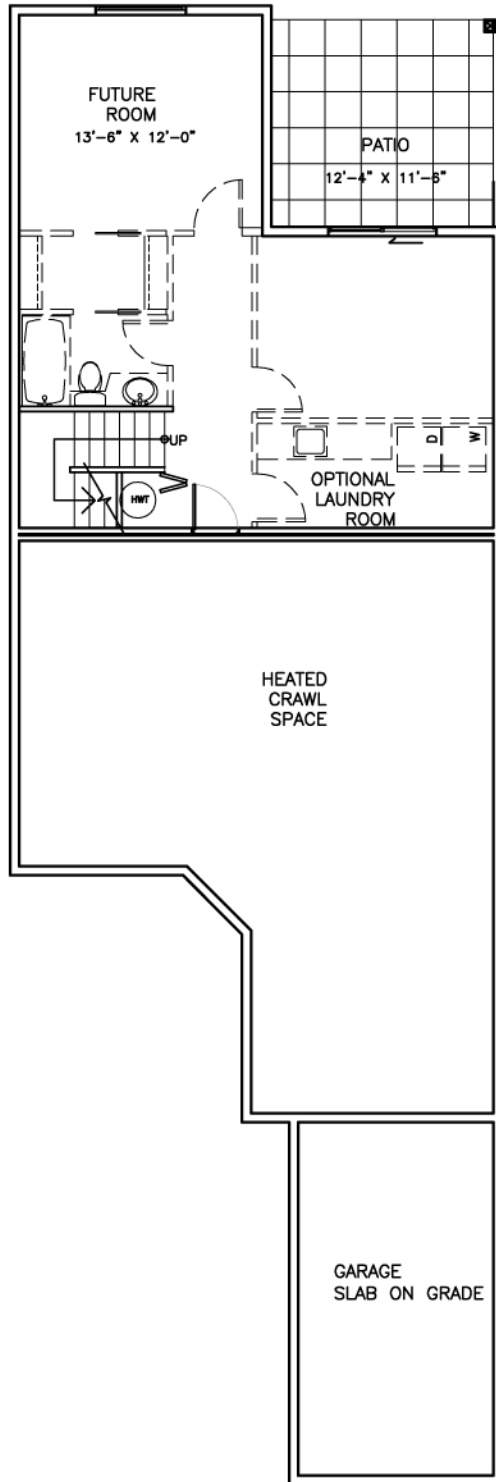

Brookside Estates

In the Heart of the Comox Valley

Lower Floor Plan

Main Floor Plan

UNIT A 1585 SQ. FT.