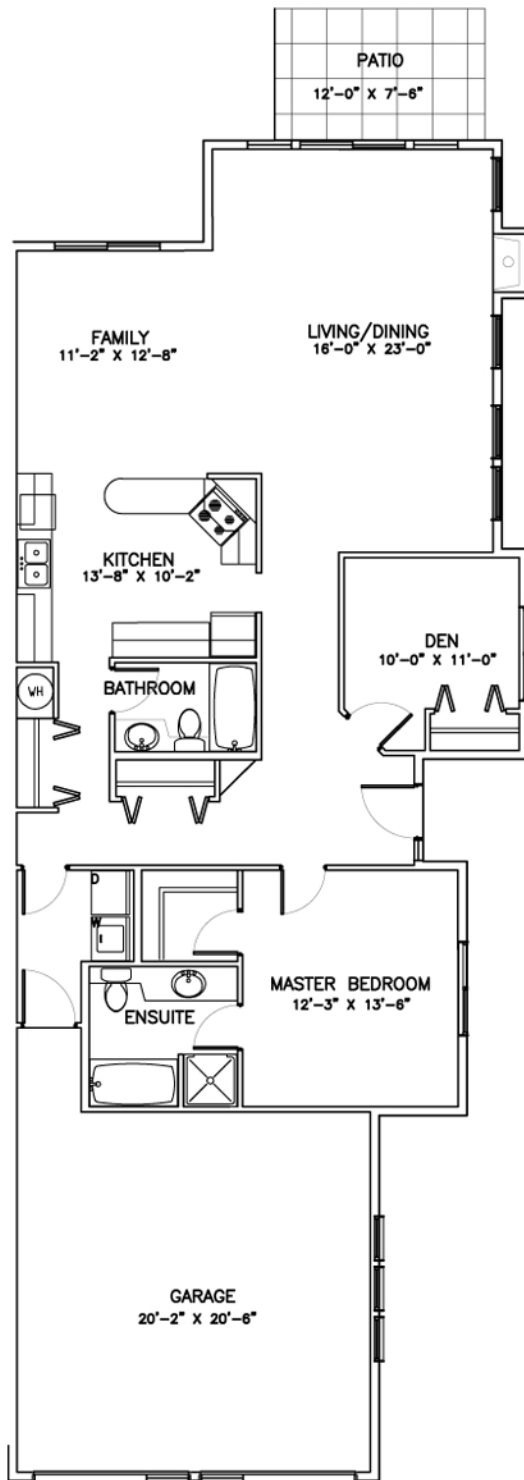

Brookside Estates

In the Heart of the Comox Valley

Main Floor Plan

UNIT B1 (R) 1902 SQ. FT.